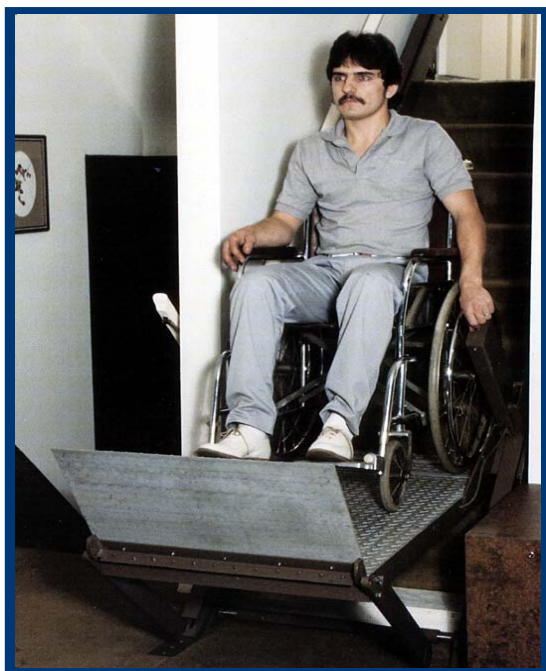

## Inclined Platform Lifts

**PROVIDE SAFE, CONVENIENT ACCESS FOR ALL**

*Since 1944, Wright & Filippis has been an industry leader in providing barrier-free design with reliable, quality service. Our entire line of inclined platform lifts offer quiet, smooth rides and the reliability which makes them synonymous with Wright & Filippis.*

From single family private residences to public commercial facilities, Inclined Platform Lifts provide safe, convenient access for everyone. Adaptable to nearly all installation applications, these lifts are long-lasting, affordable and surprisingly easy to install.

Inclined Platform Lifts provide you with the ability to ascend or descend any staircase with ease. They are uniquely designed to escalate around your accessibility problems, accomplishing what most would view as an impossible goal. No matter what the application - indoor, outdoor, straight or curved stairways, Inclined Platform Lifts can work for you!

## CLEVERLY CONCEALED

Just because a wheelchair lift is a necessity doesn't mean it necessarily has to be an eyesore.

For example, all of the lift's working mechanisms have been **cleverly concealed** to provide a more attractive, sleeker appearance.