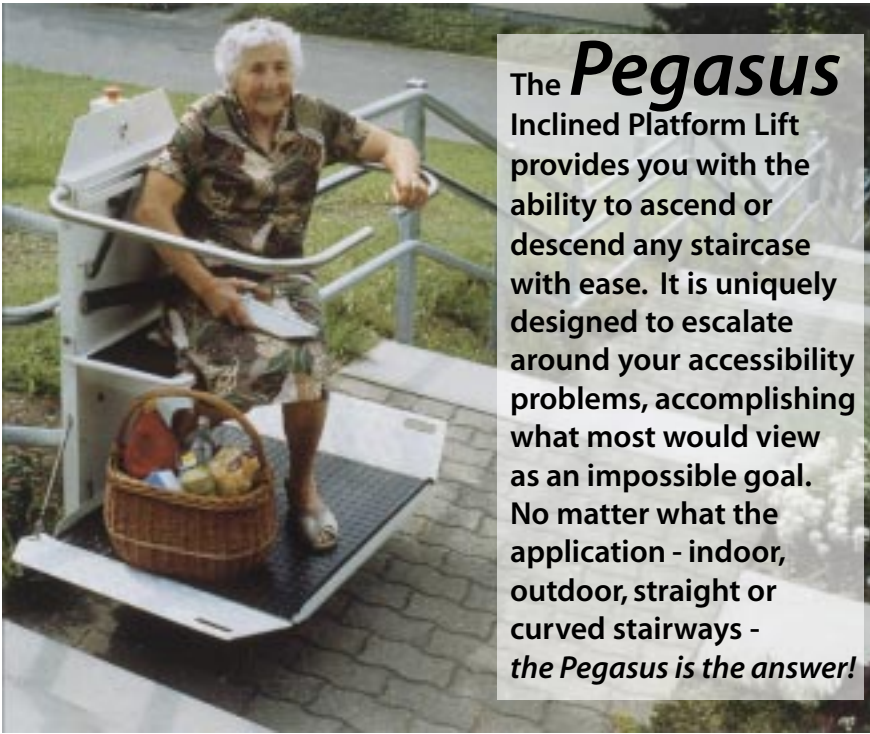

PEGASUS

Inclined Platform Lift

The Pegasus' 32" platform is the largest in the industry. The larger platform size allows access to a great variety of wheelchairs. In spite of its spacious dimensions, the unit protrudes less than 12½" from the wall when folded.

Upon reaching the preferred level, the Pegasus raises the safety barrier arm to a vertical position and the access ramp lowers to allow the user to exit the lift.

The **Pegasus** Inclined Platform Lift provides you with the ability to ascend or descend any staircase with ease. It is uniquely designed to escalate around your accessibility problems, accomplishing what most would view as an impossible goal. No matter what the application - indoor, outdoor, straight or curved stairways - *the Pegasus is the answer!*

Options

- Manual folding platform and barrier arms - Model LX
- Folding seat
- Platform lock
- Stainless steel or galvanized rails for outdoor applications
- Integrated handrail

Maxi-Drive

The Pegasus is equipped with either a maxi-drive or mini-drive depending on the application. Our unique "maxi-drive" system is designed to traverse a distance of 200 feet, depending on the stairway configuration. For typical installations that require less than 40 feet of travel, we provide our "mini-drive."