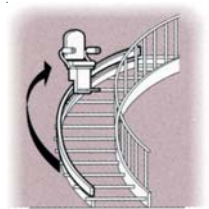

Custom folding rails can solve a problem in high traffic areas, either manual or automatic!

A curved or spiral staircase? No problem! Whether you have multiple landings or unusually-shaped steps, the Stair-Glide track is crafted for your staircase.

Straight Stairway

Curved Stairway

Spiral Stairway

WRIGHT & FILIPPISSM

For more information, please contact the Lifts, Elevators & Ramps Department
(800) 482-0222 or (248) 829-8214

www.FirstToServe.com

These and other barrier-free services are available throughout the entire state of Michigan.